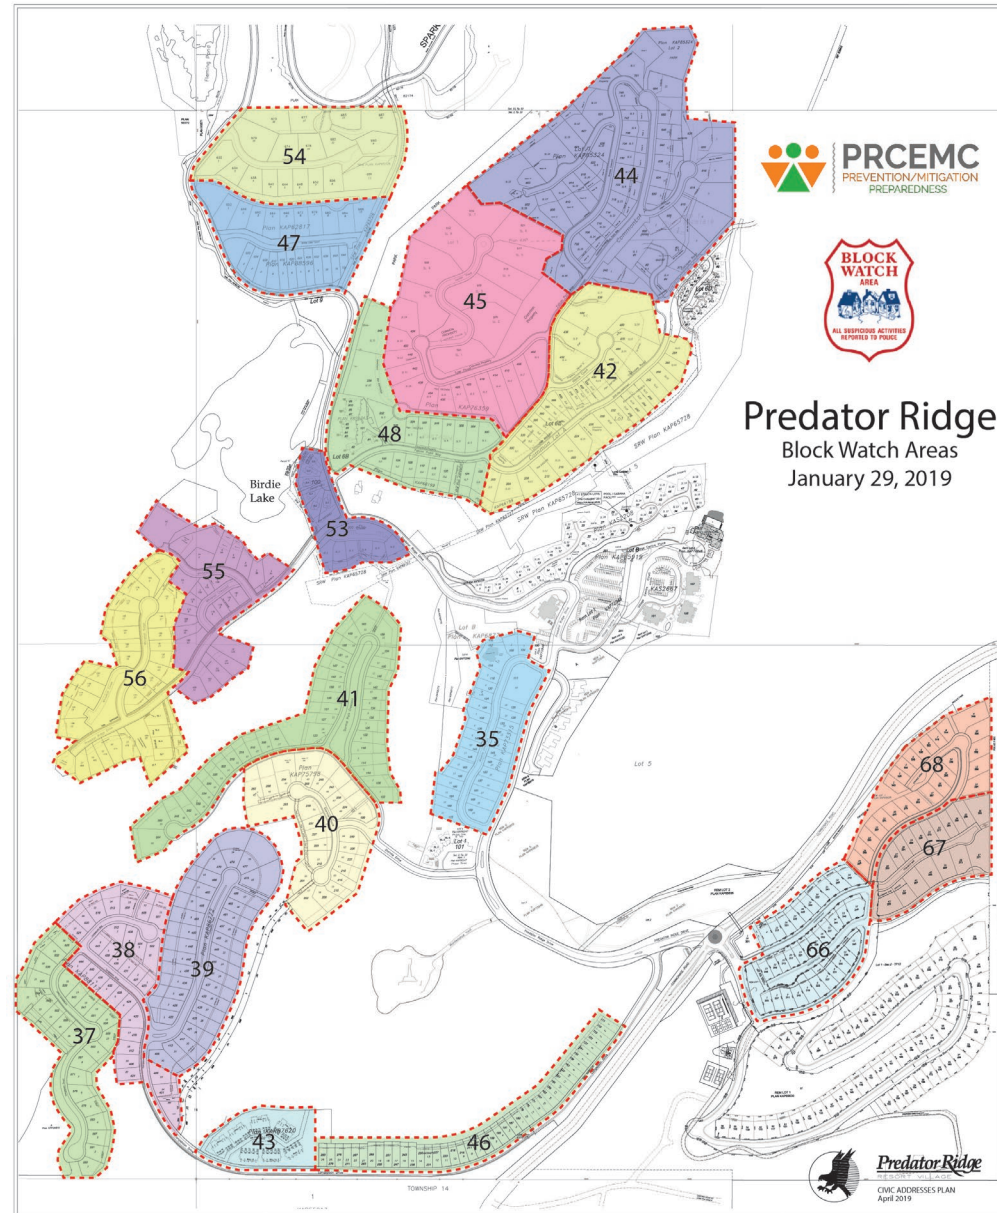

# **Predator Ridge Community Block Watch Orientation**

## **Organization & Information Flow**

**Luiz Araujo - #43**

**<https://prcemc.ca/block-watch/>**

# PREVIOUS BW ORGANIZATION & INFORMATION FLOW

**Predator Ridge is a unique community, comprised of 20, contiguous Block Watch Neighbourhoods**

<https://prcmc.ca/block-watch/>

# NEW PR BW COMMITTEE

**CITY OF  
VERNON  
BW  
COORDINATOR**

**PREDATOR  
RIDGE  
BW  
COMMITTEE**

**BW Committee**  
- Jim Popowich (42)  
- Kathy Coverly (46)  
- Luiz Araujo (43)

**BLOCKWATCH.COMMITTEE@PRCEMC.CA**