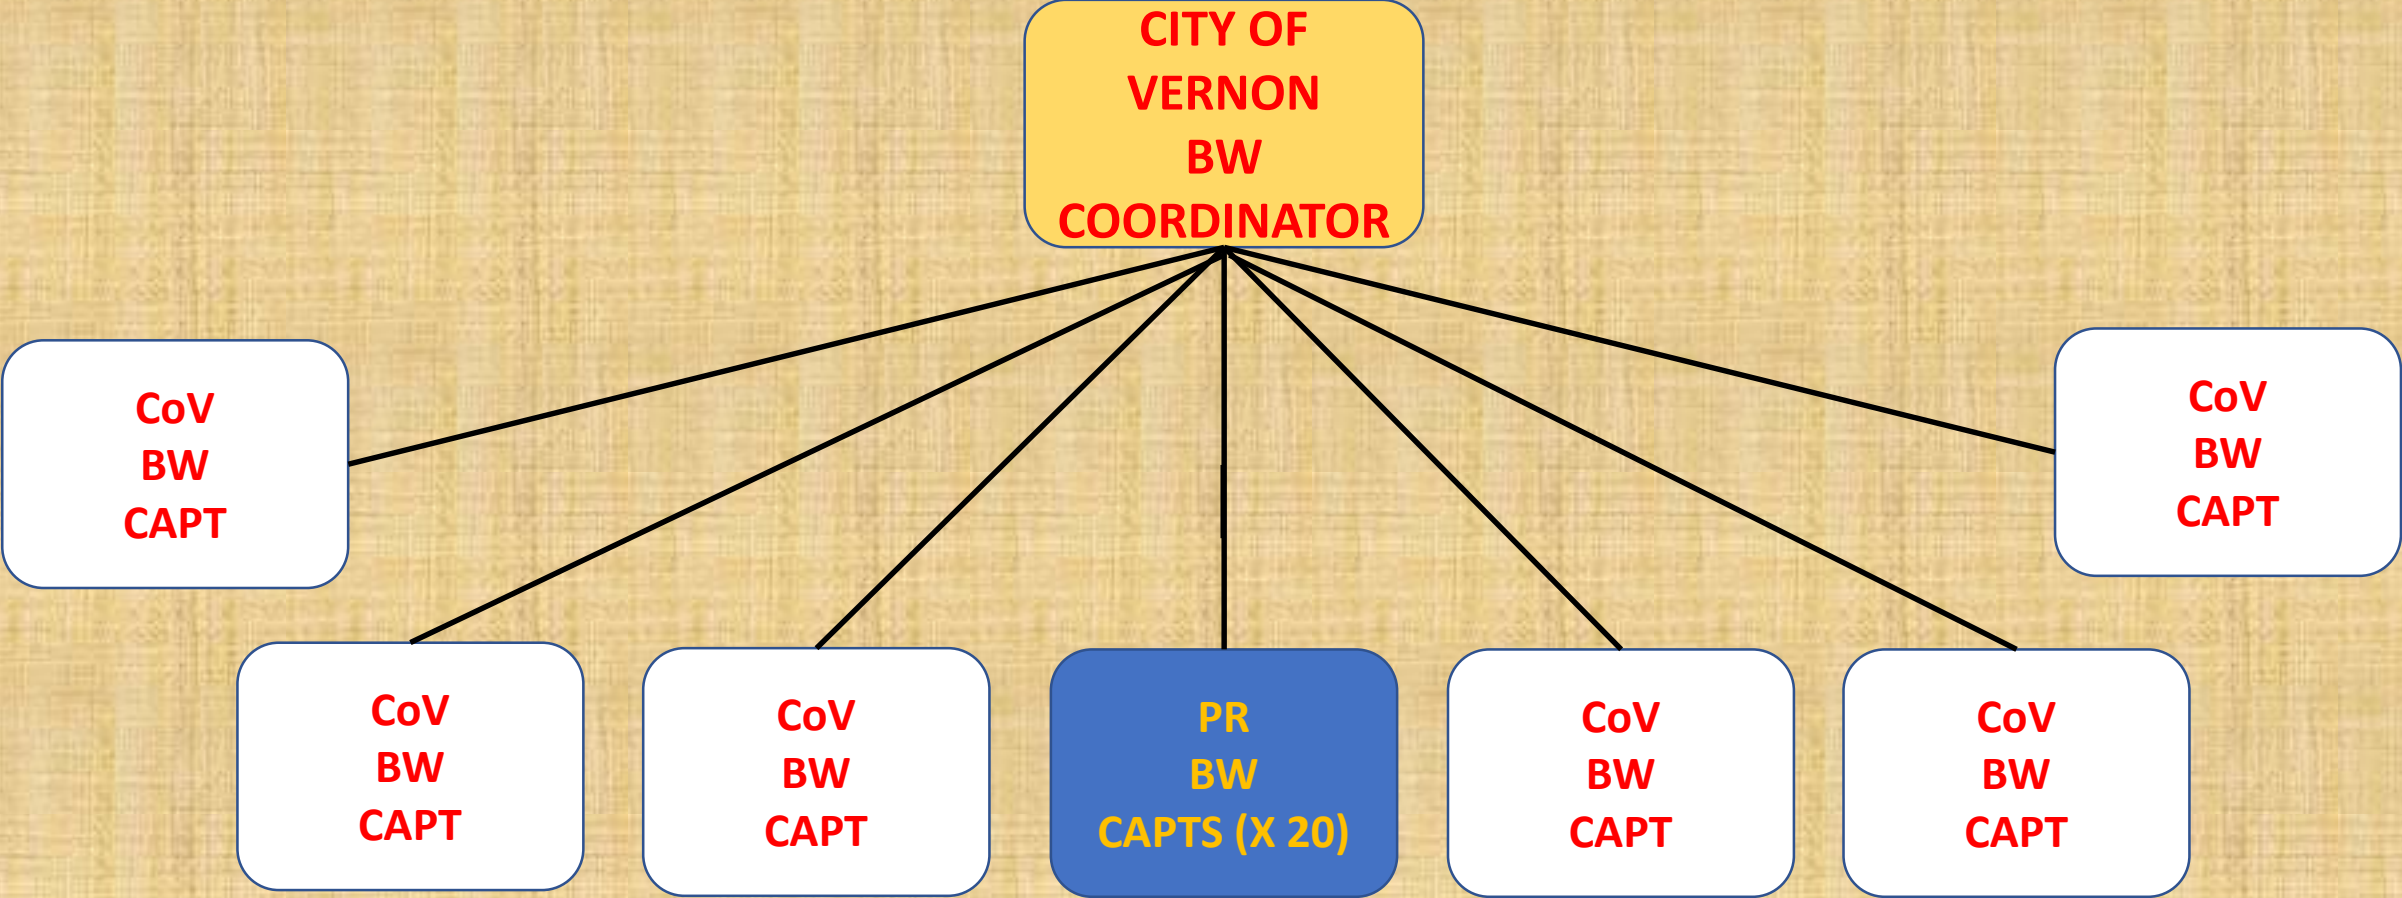

PREVIOUS BW ORGANIZATION & INFORMATION FLOW