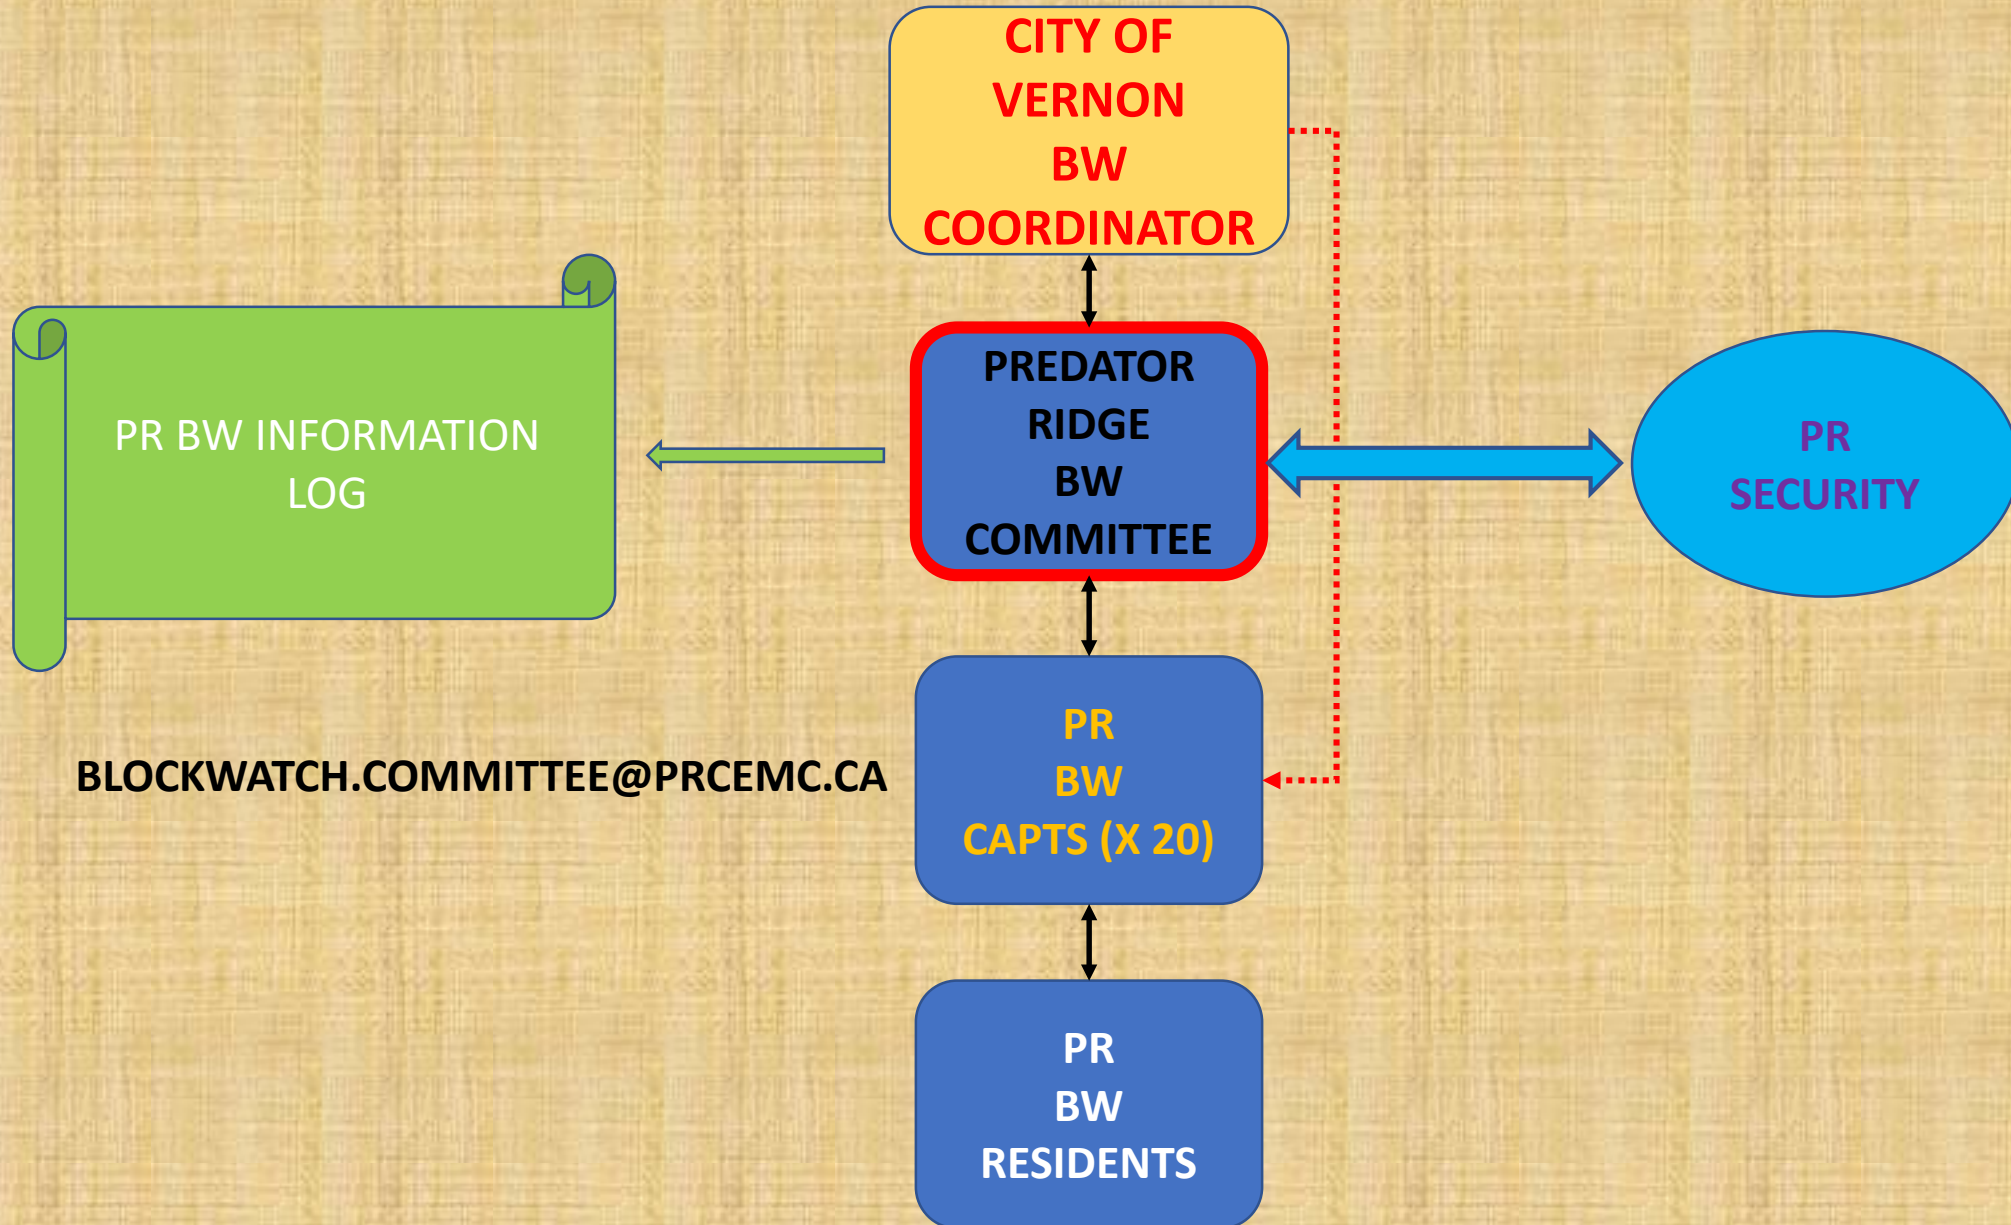

PR BW COMMITTEE INFORMATION FLOW