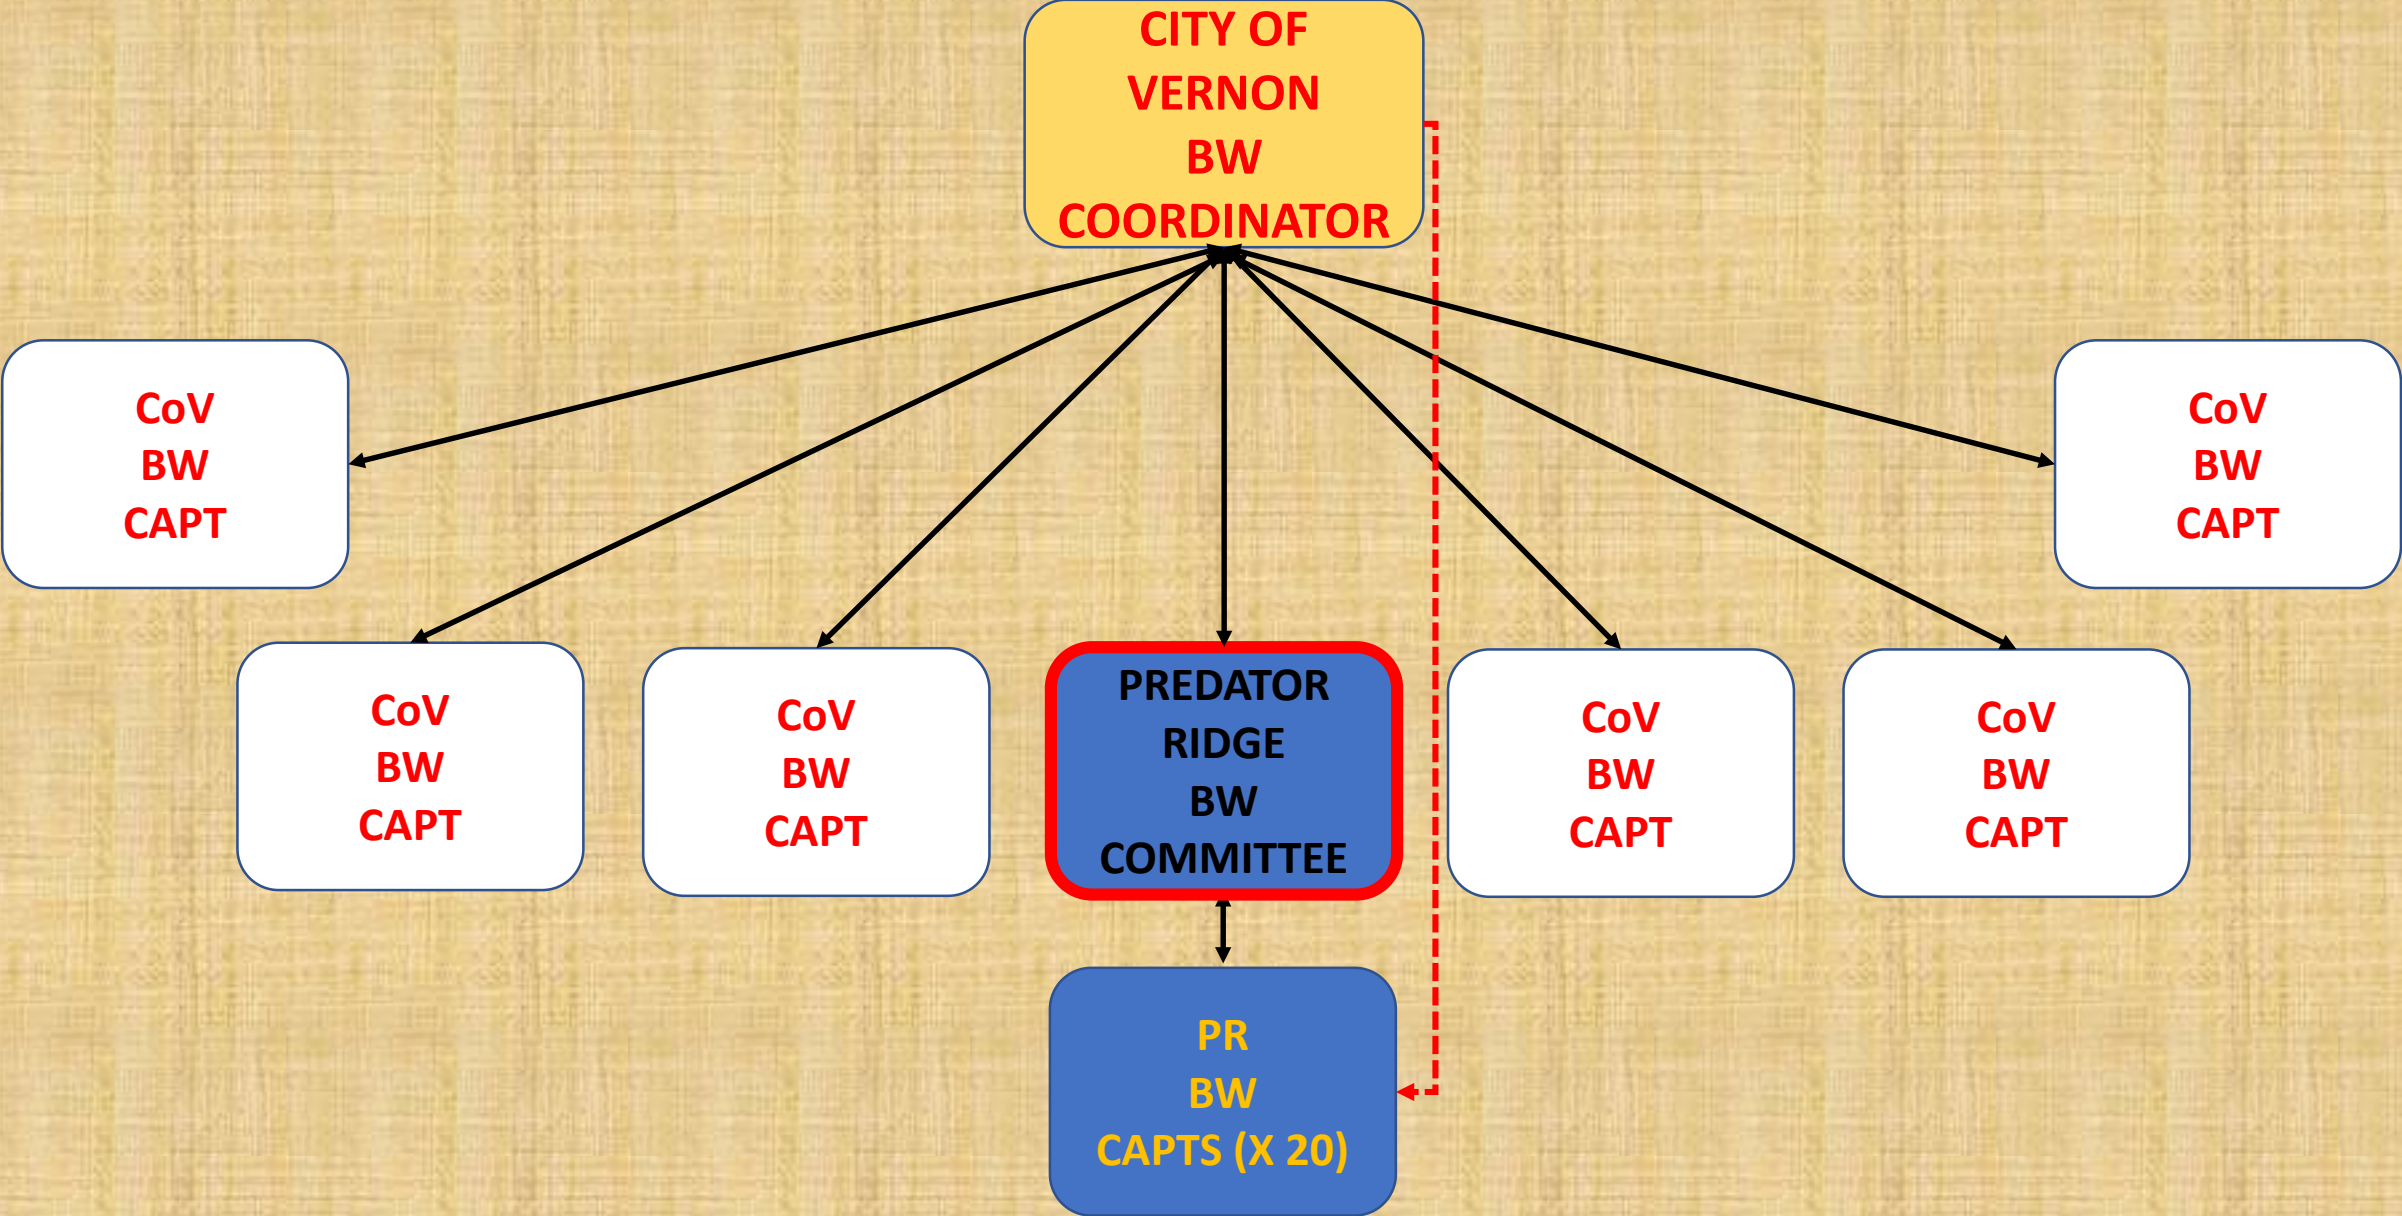

**PR  
BW  
CAPTS (X 20)**

ALL CORRESPONDENCE BETWEEN  
BW CAPTS' AND BW COMMITTEE  
USE:

**BLOCKWATCH.COMMITTEE@PRCEMEC.CA**

# PR BW COMMITTEE INFORMATION FLOW

# NEW BW ORGANIZATION & INFORMATION FLOW